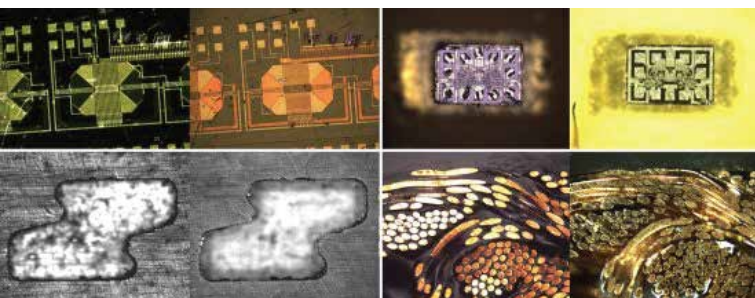

JM VisTec System
"Our Vision. Tomorrow's Innovation"
The Machine Vision Specialist

info@jm-vistec.com

SCAN ME FOR MORE INFO